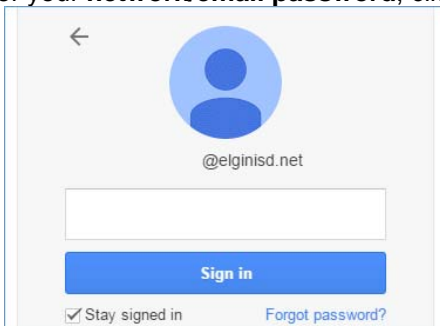

## Google Account

### How to: Login to my Google Account

1. Go to [www.google.com](http://www.google.com)

2. Click on **Sign In**

3. Enter your **school email address** and click **Next**

4. Enter your **network/email password**, click on the **Stay Signed In** box, and then click **Sign In**